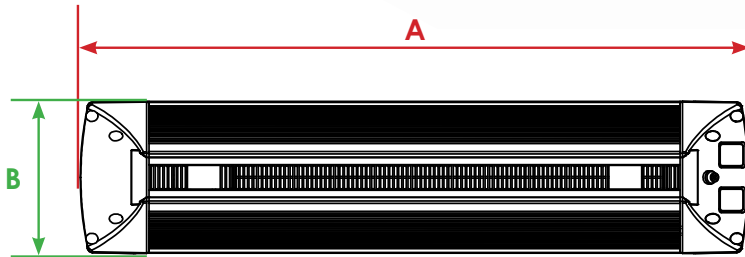

HEATSCOPE SPOT

	A	B	C	D	E	F	G	H	I
MHS-SM1600 MHS-SP1600	26.38 inch	7.25 inch	3.23 inch	0.36 inch	3.94 inch	2.37 inch	0.44 inch	≤ 9.45 inch	≥ 5.31 inch
MHS-SM2200 MHS-SP2200	31.89 inch							≤ 11.82 inch	≥ 6.89 inch
MHS-SM2800 MHS-SP2800	35.04 inch							≤ 14.57 inch	≥ 6.89 inch