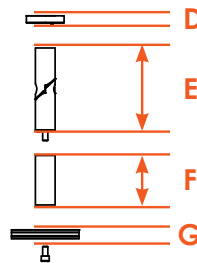

HEATSCOPE SPOT

	A	B	C	D	E	F	G	H	I
MHS-SM1600 MHS-SP1600	26.38 inch	7.25 inch	3.23 inch	0.36 inch	3.94 inch	2.37 inch	0.44 inch	≤ 9.45 inch	≥ 5.31 inch
MHS-SM2200 MHS-SP2200	31.89 inch							≤ 11.82 inch	≥ 6.89 inch
MHS-SM2800 MHS-SP2800	35.04 inch							≤ 14.57 inch	≥ 6.89 inch