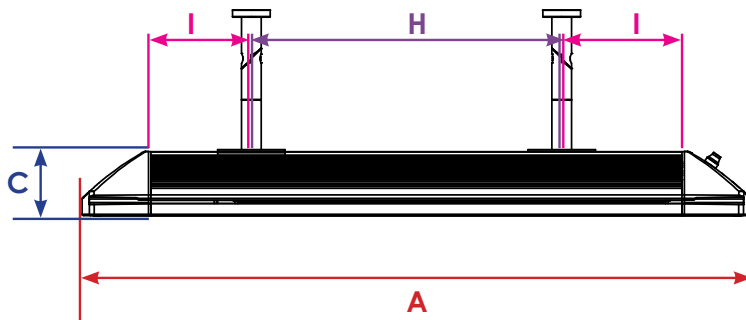

HEATSCOPE SPOT

	A	B	C	D	E	F	G	H	I
MHS-SM1600 MHS-SP1600	26.38 inch	7.25 inch	3.23 inch	0.36 inch	3.94 inch	2.37 inch	0.44 inch	≤ 9.45 inch	≥ 5.31 inch
MHS-SM2200 MHS-SP2200	31.89 inch							≤ 11.82 inch	≥ 6.89 inch
MHS-SM2800 MHS-SP2800	35.04 inch							≤ 14.57 inch	≥ 6.89 inch